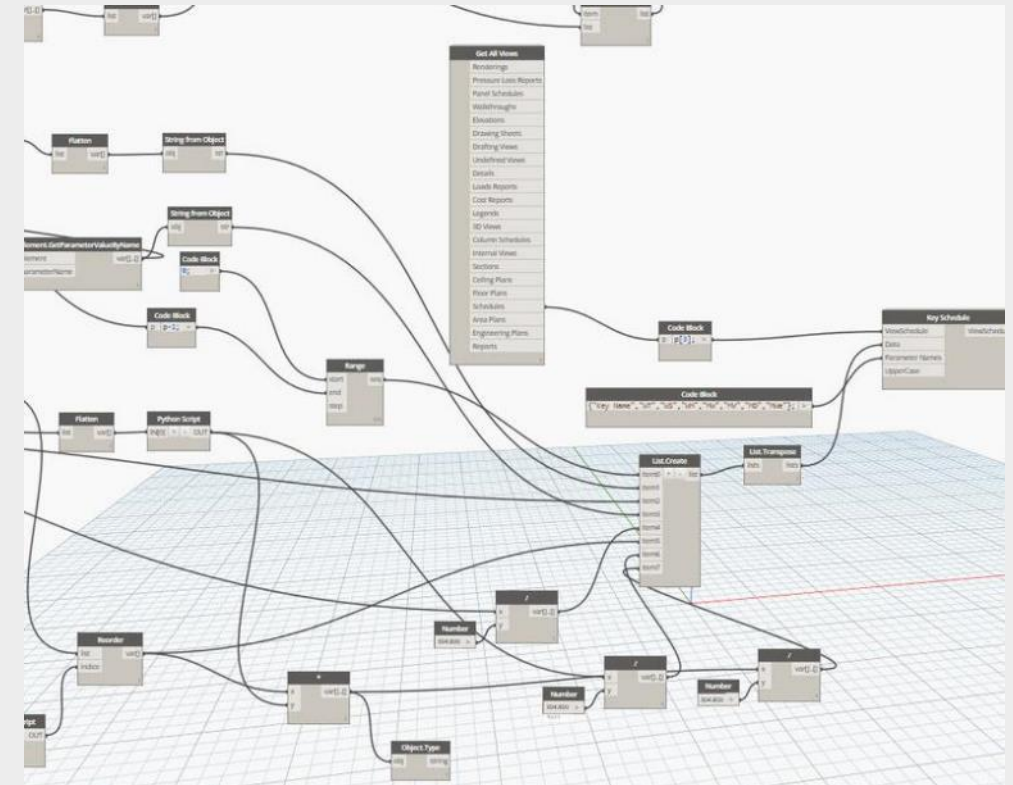

CEMS

Powered by
CRUX

Software

- API

VIK TOR

Digitalisering

Advies

- Processen
- Verbinden

Digitalisering

Advies

- Processen
- Verbinden

A decorative grid of squares in orange and blue colors is arranged in a 5x2 pattern around the central text.

CEMS 

Powered by

CRUX 