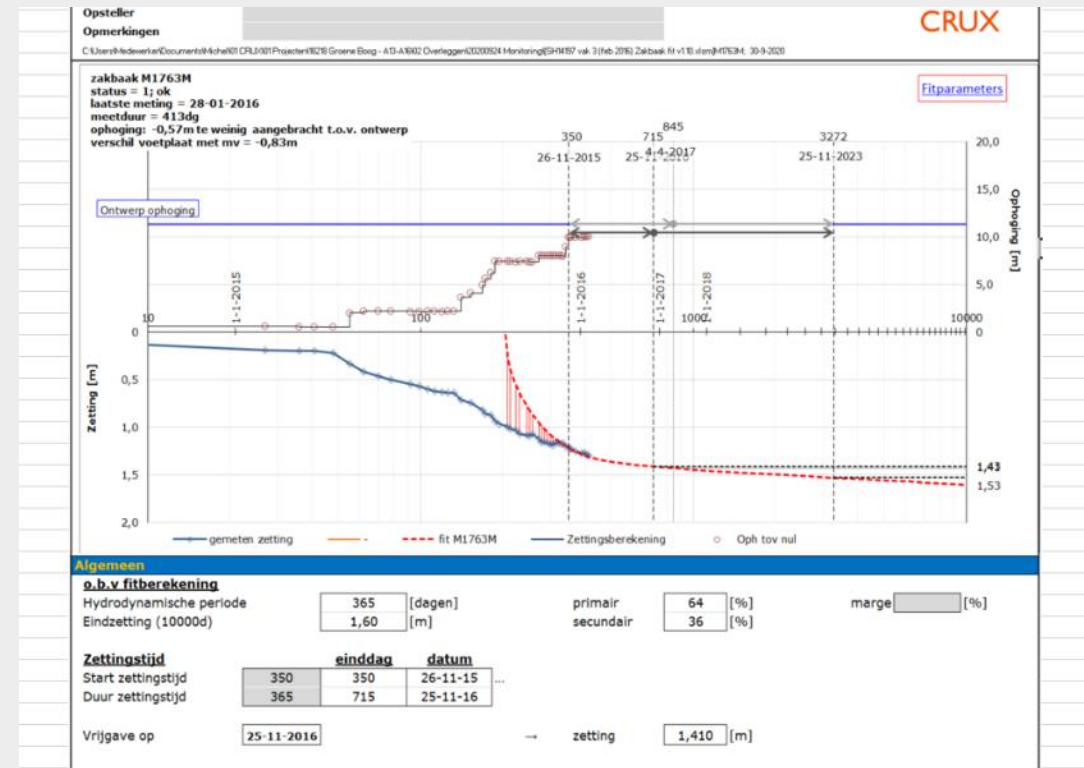

Digitalisering

Waarde ingenieursbureau

- Kennis en ervaring
- (Excel) Tools