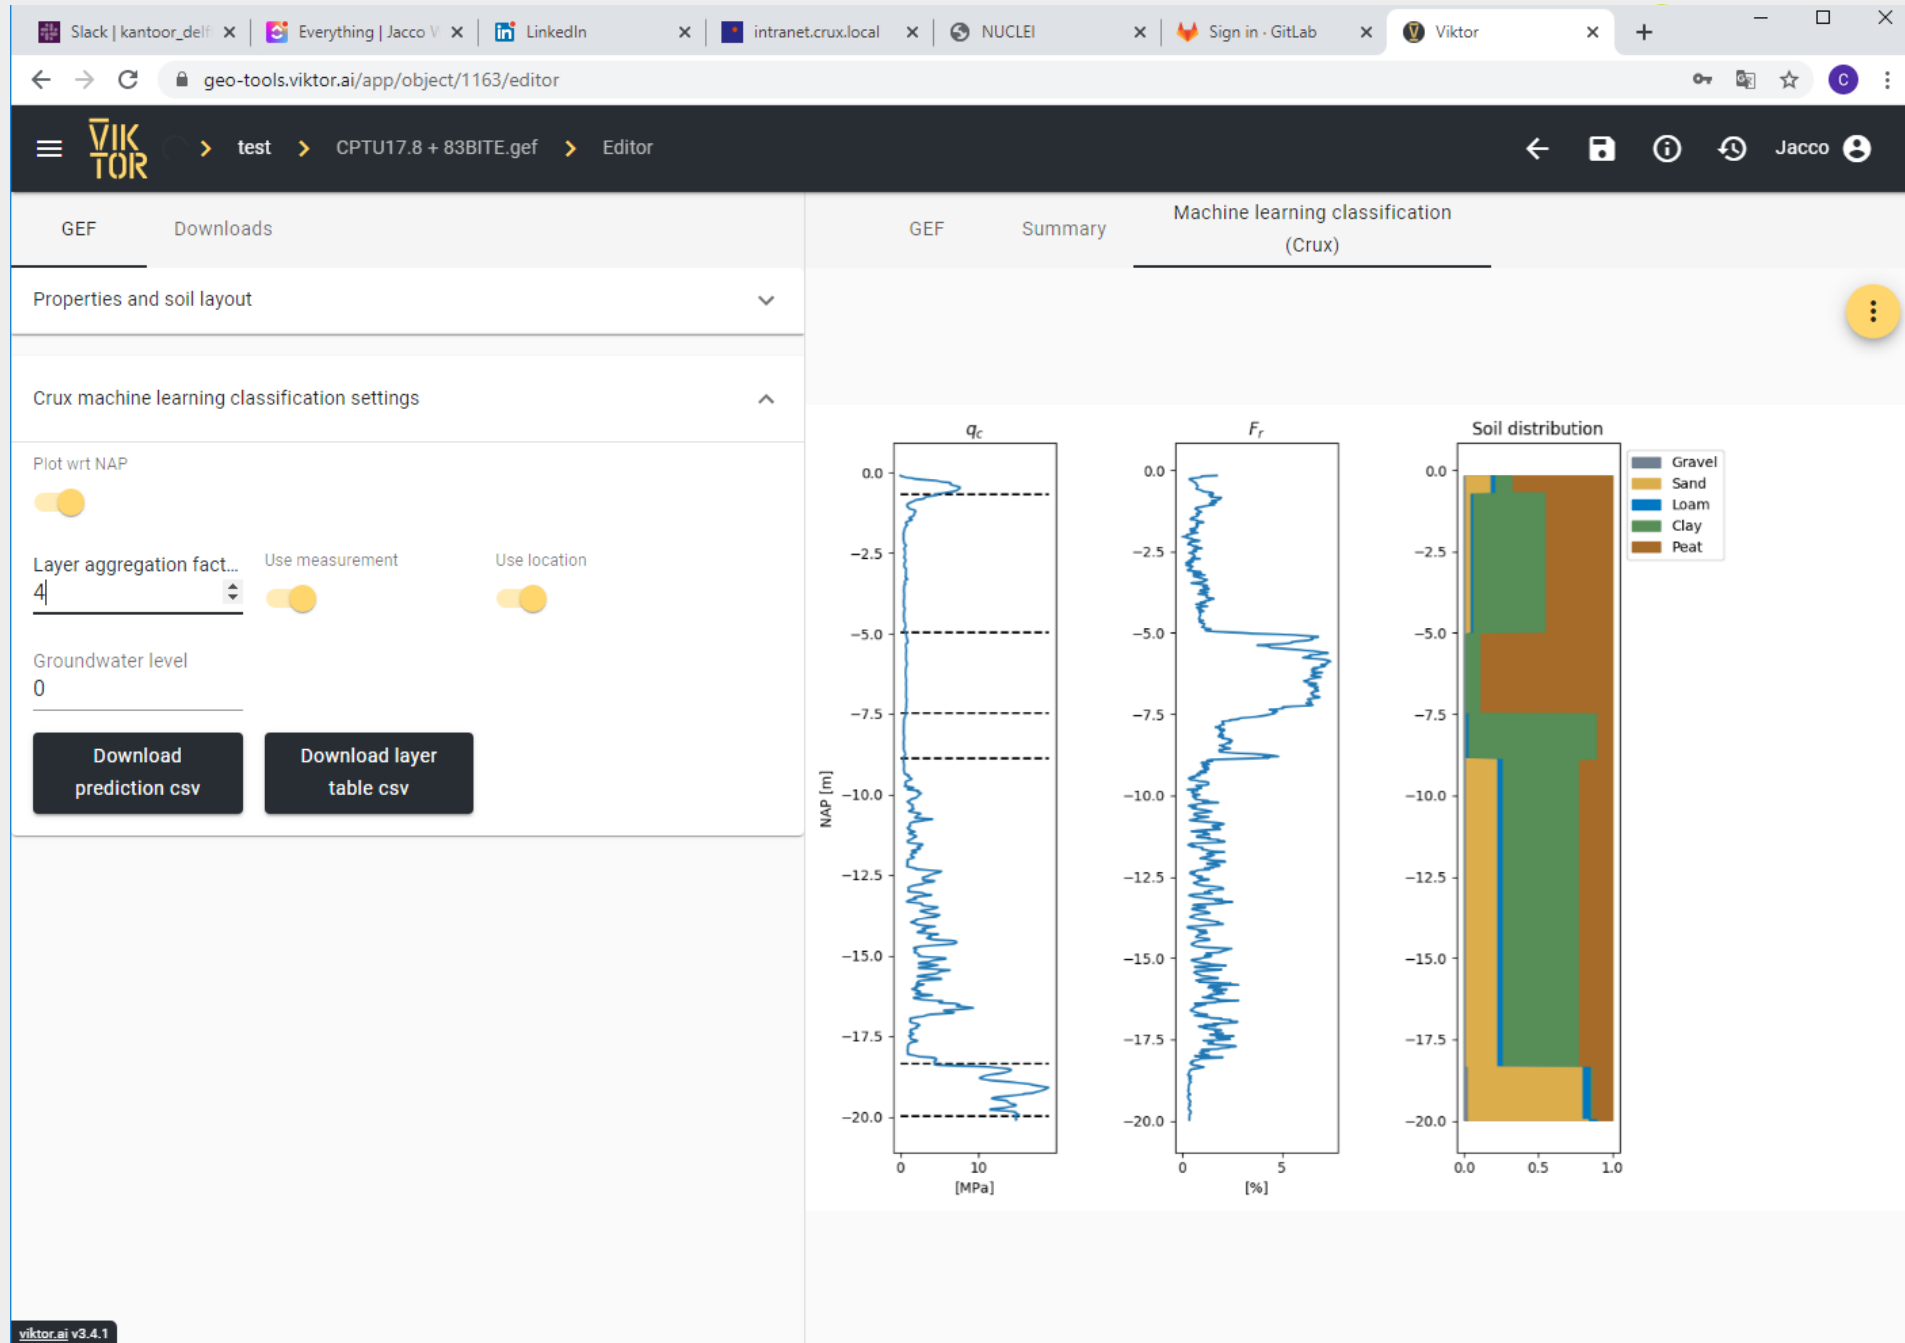

CEMS

Powered by
CRUX

Software

- API

VIK TOR